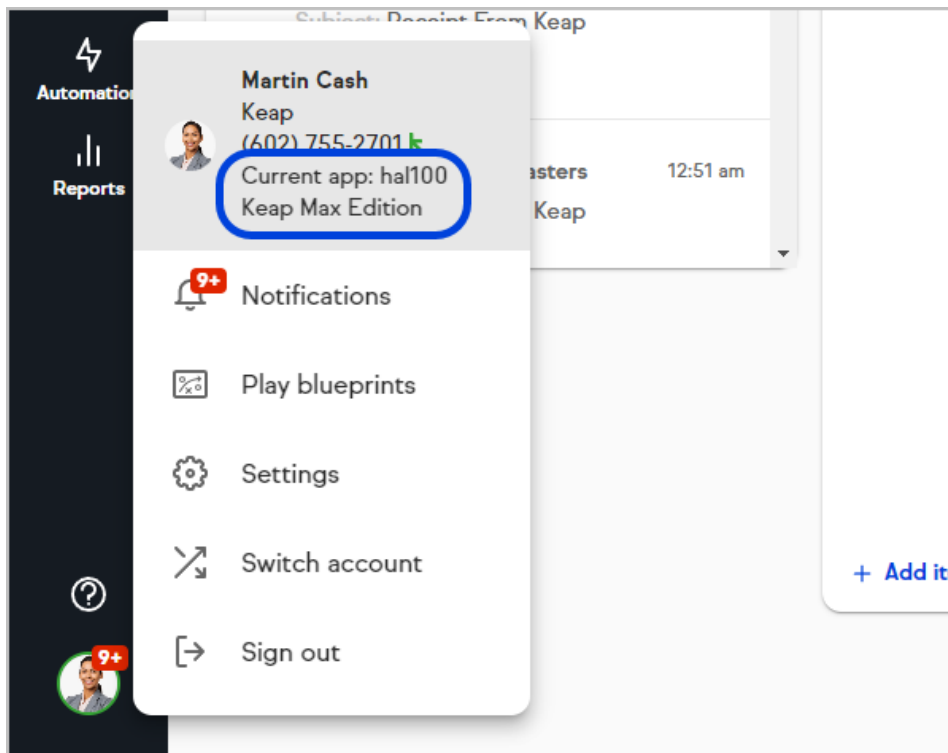

How do I locate my application name and edition?

This article applies to:

[Pro](#)

[Max](#)

[Max Classic](#)

1. [App Name](#)
2. [Keep Pro & Keep Max](#)
3. [Max Classic edition](#)

App Name

If you need to contact customer support, they will ask for your "application Id" or "app Id" or "app name" in order to help verify your account and to access your application to assist. If you are asking for help in a forum or on a social channel, you may be asked for your Keep edition - that can be found underneath your app name as shown in the screenshot below.

Keep Pro & Keep Max

You will find your app id by clicking on your avatar at the lower left side of the page. In this image, the app name is **hal100**

Max Classic edition

For Max Classic, you can find your app name in the URL as shown in this image: