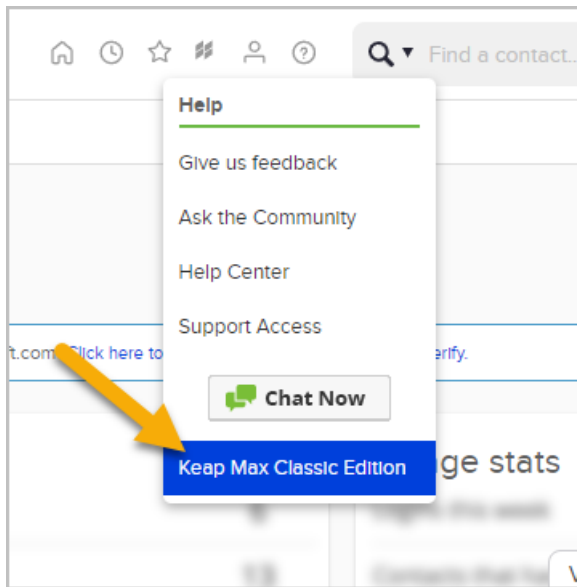

How do I locate my application name and edition?

This article applies to:

[Pro](#)

[Max](#)

[Max Classic](#)

1. [App Name](#)
2. [Keep Pro & Keep Max](#)
3. [Max Classic edition](#)

App Name

If you need to contact customer support, they will ask for your "application Id" or "app Id" or "app name" in order to help verify your account and to access your application to assist. If you are asking for help in a forum or on a social channel, you may be asked for your Keep edition - that can be found underneath your app name as shown in the screenshot below.

Keep Pro & Keep Max

You will find your app id by clicking on your avatar at the lower left side of the page. In this image, the app name is **hal100**

Max Classic edition

For Max Classic, you can find your app name in the URL as shown in this image: